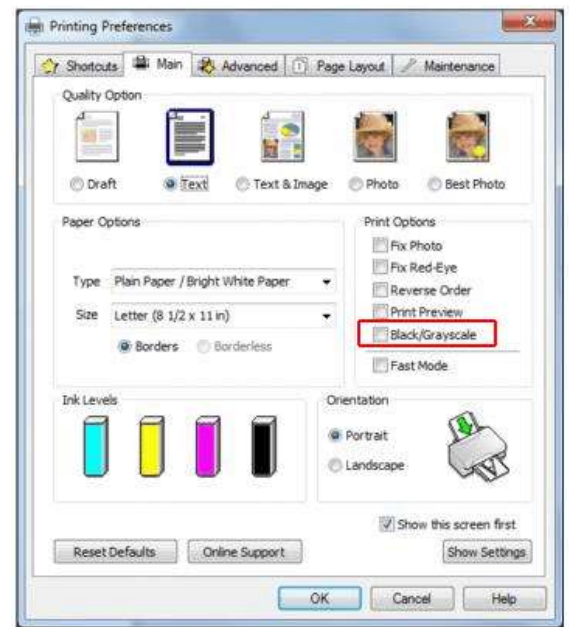

→ Quality:
Best Photo

→ Paper Options:
Ultra Prem. Paper Glossy

→ Pre Select Size:
Super B 13" x 19"

→ Print Options:
Black /Grayscale

Go to: → Advanced
→ uncheck the High Speed