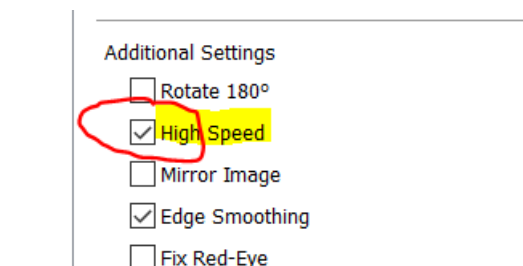

→ Quality:
Best Photo

→ Paper Options:
Ultra Prem. Paper Glossy

→ Pre Select Size:
Super B 13" x 19"

→ Print Options:
Black /Grayscale

Go to: → Advanced
→ uncheck the High Speed