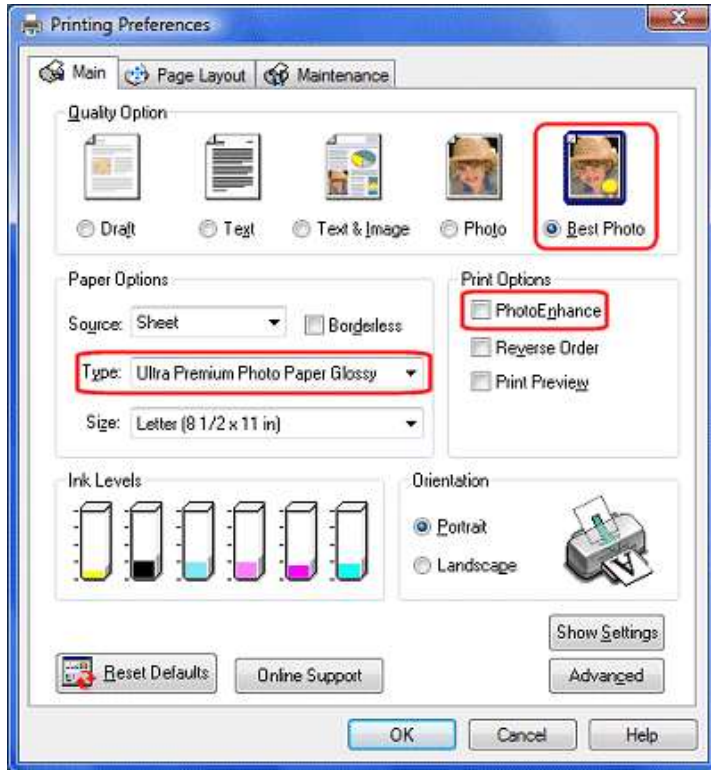

Epson Settings for film Output

Go to: → Epson Artisan 1430
→ Printer Settings /Main

→ Quality:
Best Photo

→ Paper Options:
Ultra Prem. Paper Glossy

→ Pre Select Size:
Super B 13" x 19"

→ Print Options:
Black /Grayscale